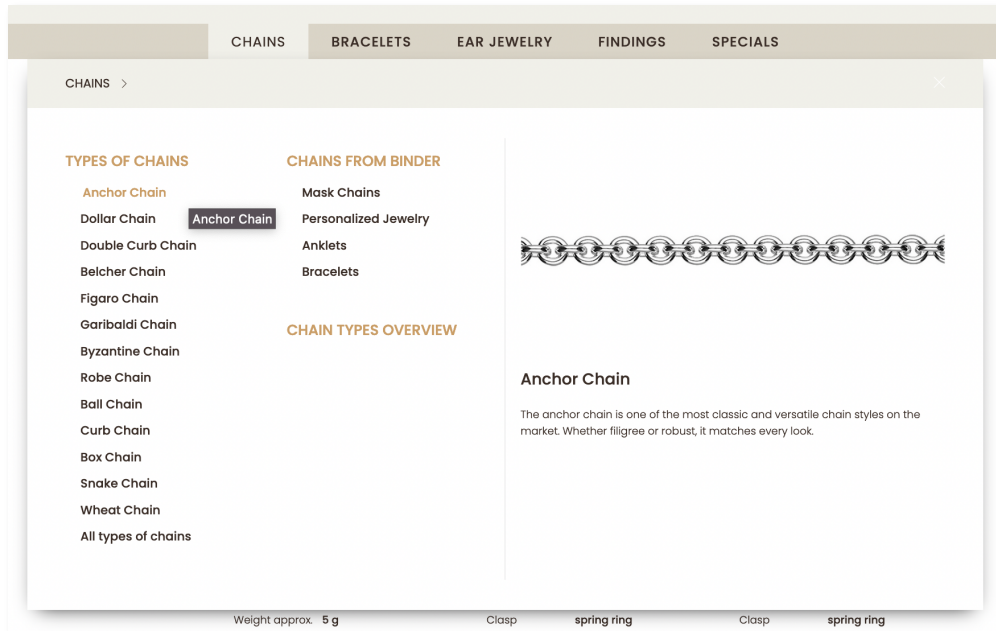

## Product search

There are 4 ways that you can search for products in the Webshop.

### 1. Search via the search bar

At the top of the website there is a search bar. Various search terms can be entered into it.

- a. Enter the chain type, associated properties such as length, material, etc.

- b. Items can also be searched using the article number.

## 2. Article search via the menu structure

Select the category you are looking for and search the subcategories for the jewelry you are interested in.