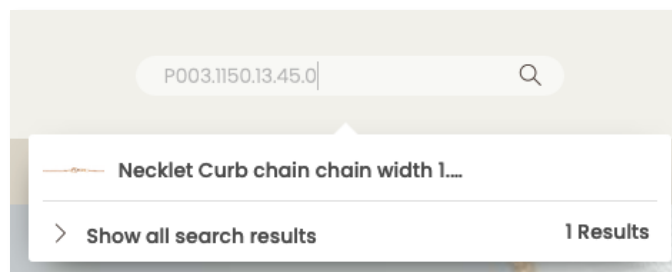

- b. Items can also be searched using the article number.