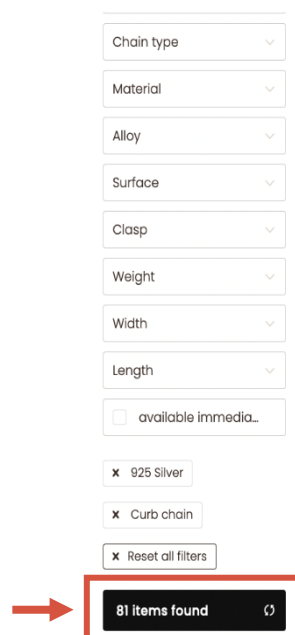

3. Article search with the help of the filter function

In addition, the filter function of our store can always help. Simply enter the desired values, such as the chain type or alloy and then click on " XX items found".