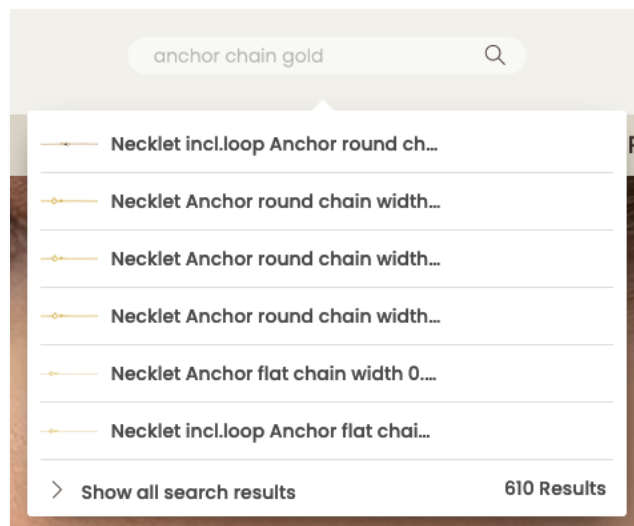

## 5. Once you have received your login information, you can then see the prices and availability of all articles.

## Product search

There are 4 ways that you can search for products in the Webshop.

### 1. Search via the search bar

At the top of the website there is a search bar. Various search terms can be entered into it.

- a. Enter the chain type, associated properties such as length, material, etc.

## 2. Article search via the menu structure

Select the category you are looking for and search the subcategories for the jewelry you are interested in.