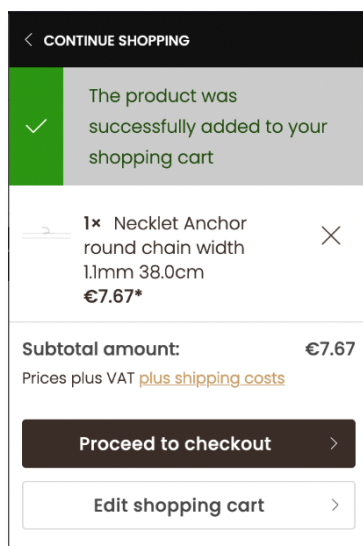

3. Then click on "Add to cart".
4. Your shopping cart will open on the right. You have the possibility to add more items or, if you are satisfied with your selection, click the "proceed to the checkout" button.